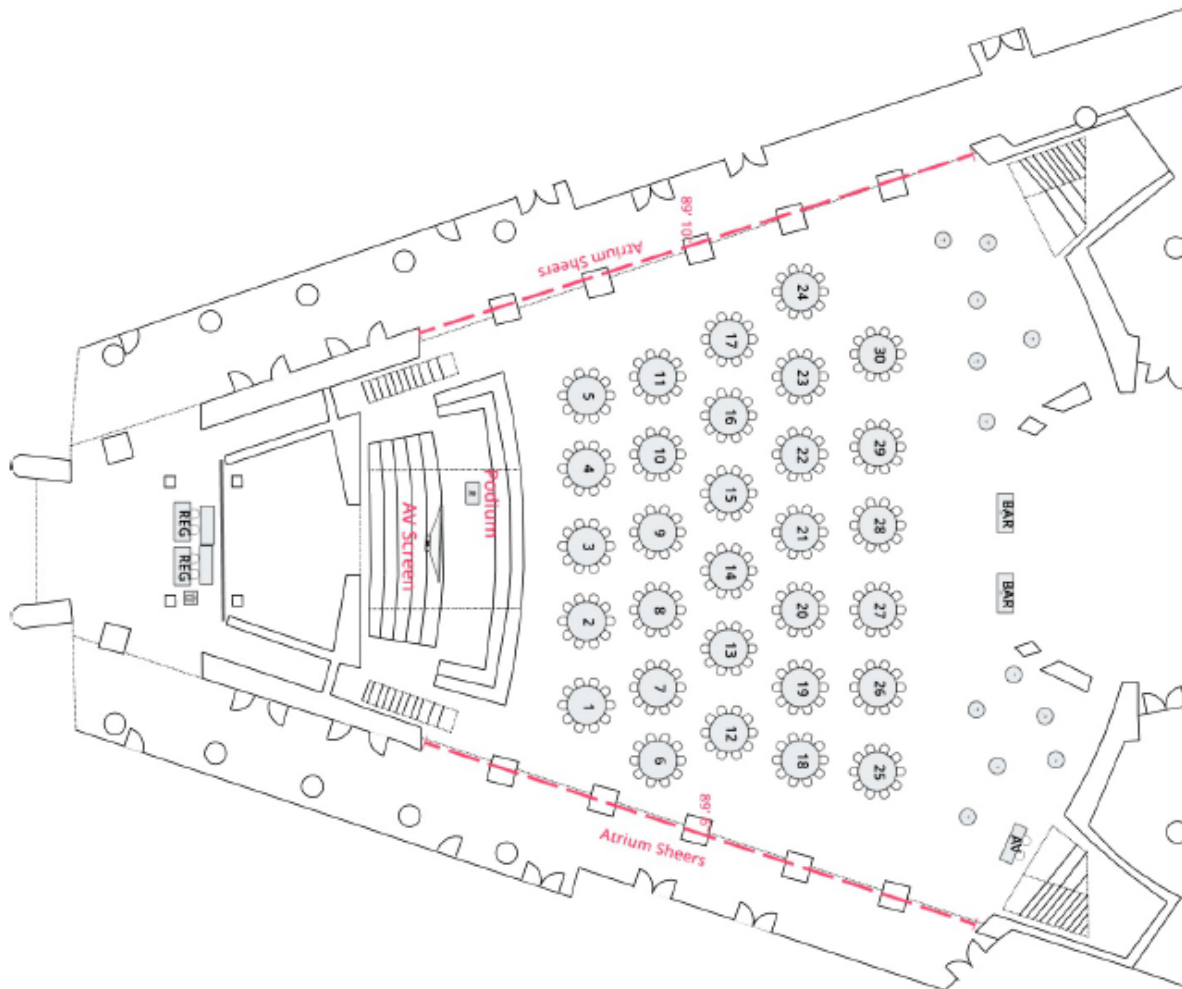

# 2023 APS Howland Gala Seating Chart

**Table 1**

1. Stephanie Davis\*
2. Benny Joyner
3. Kenya McNeal-Trice
4. Mike Steiner
5. Misty Good
6. Julie Byerley
7. James Wynn
8. Steve McElroy
9. Lina Chalak
10. Terry Noah